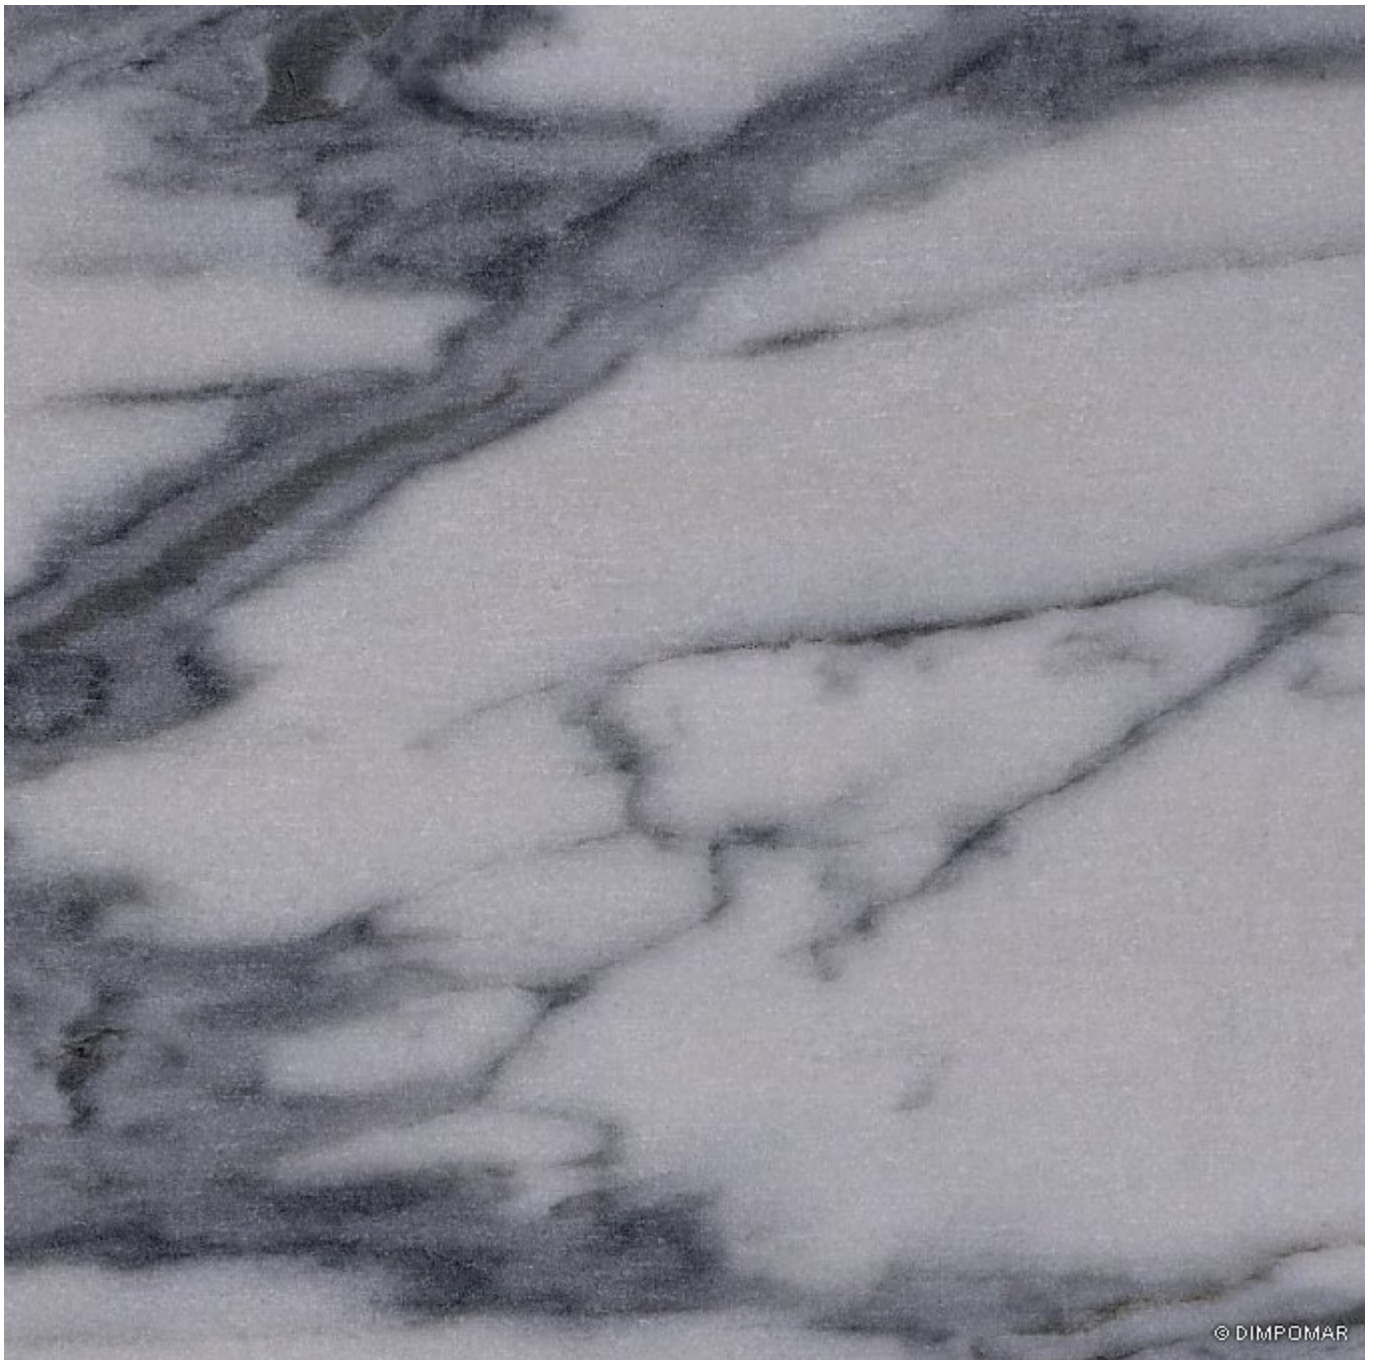

Aurora Blue

Material Type: Marble

Origin: Portuguese Natural Stone

Other Names: Rosa Aurora Blue, Azul Lagoa

A white/grey/bluish background with grey/brown veining.
Good polishing.

© DIMPOMAR